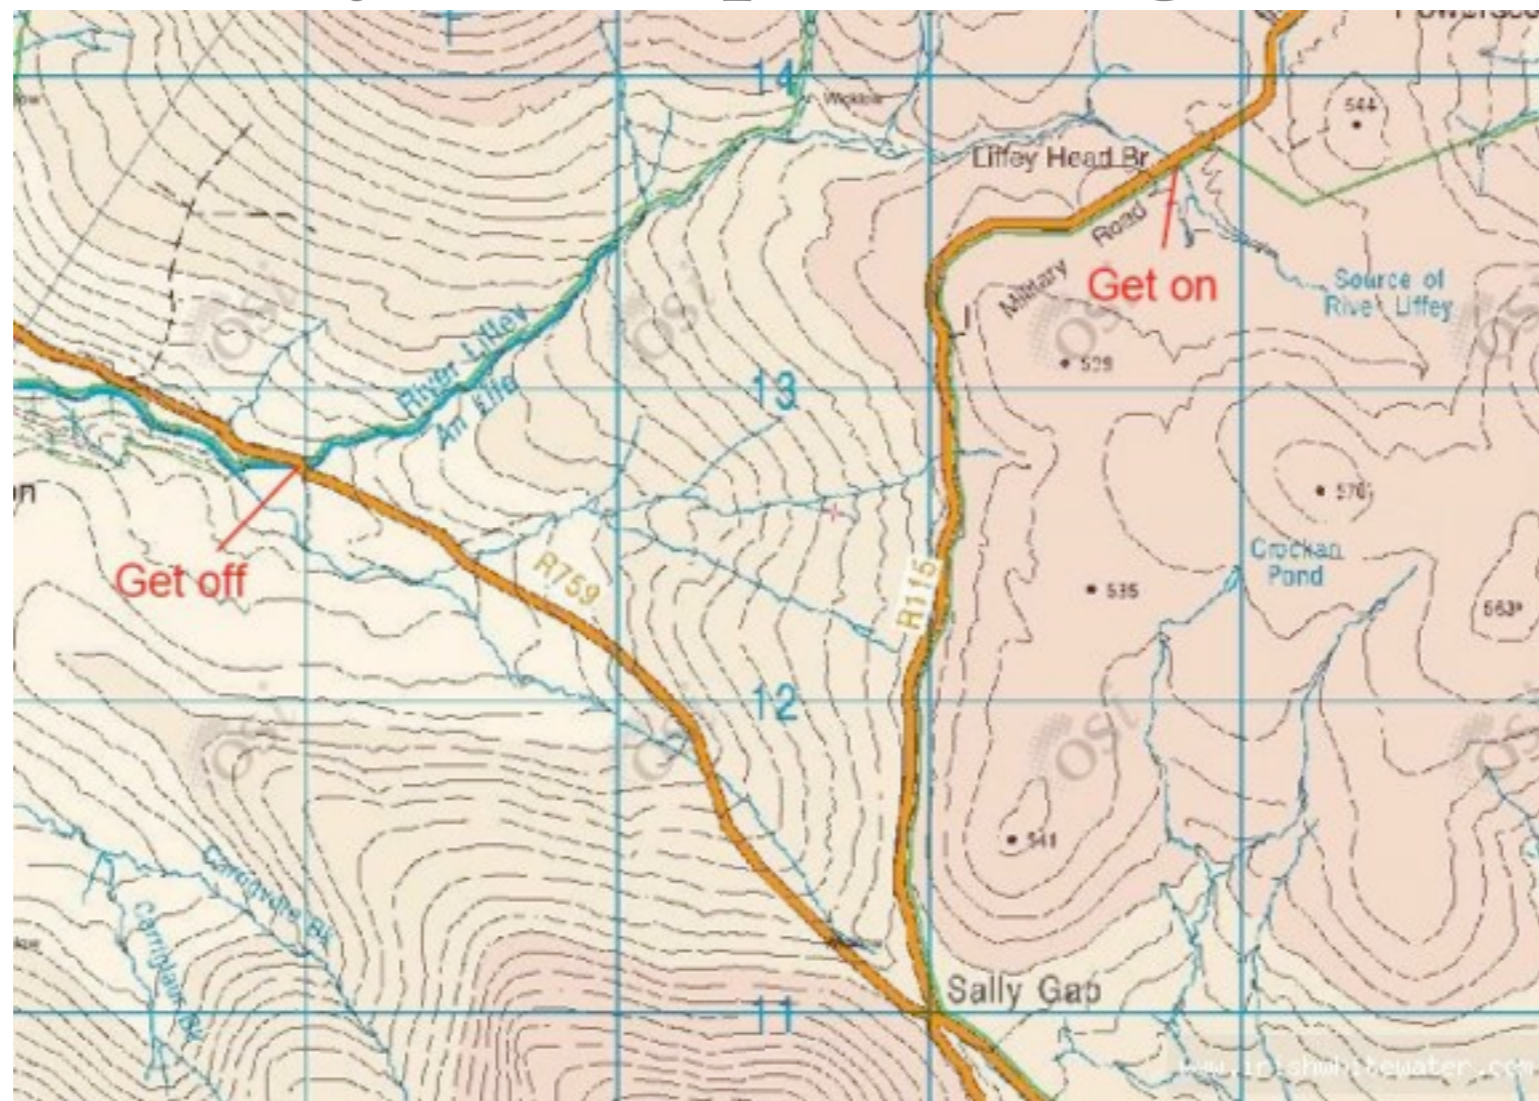

Drainage Basins and the River Course

Hydrological Cycle

How do we know?

- If it rains in a mountainous area how do we know which river that rainfall will eventually end up flowing into?

Watershed

Drainage Basins

- A drainage basin or river basin is an area of land which is drained by a river and its tributaries
- Its boundary is marked by a ridge of higher land called watershed
- A watershed separates one drainage basin from neighbouring drainage basins
- Copy the diagram of a drainage basin on page 278 and write a brief description of what it shows

What do you think this is?

Where does it all start?

- We all know that water in rivers is flowing from one location to another
- But where do they start and where do they finish?

Rivers

- All rivers start at the **source**, this is where the river first begins to flow
- It is the point furthest from the river mouth
- The river **mouth** is the point where the river flows into another body of water (lake, sea, ocean, etc)

Long Profile

- A long profile is a line representing the course of a river and the changes in height along its course
- Draw a long profile to show the changing height of this river
 - Then label it to show the locations of the following cross-sections
 - Next to each cross-section describe the characteristics of the river at that point (width, depth, valley shape)