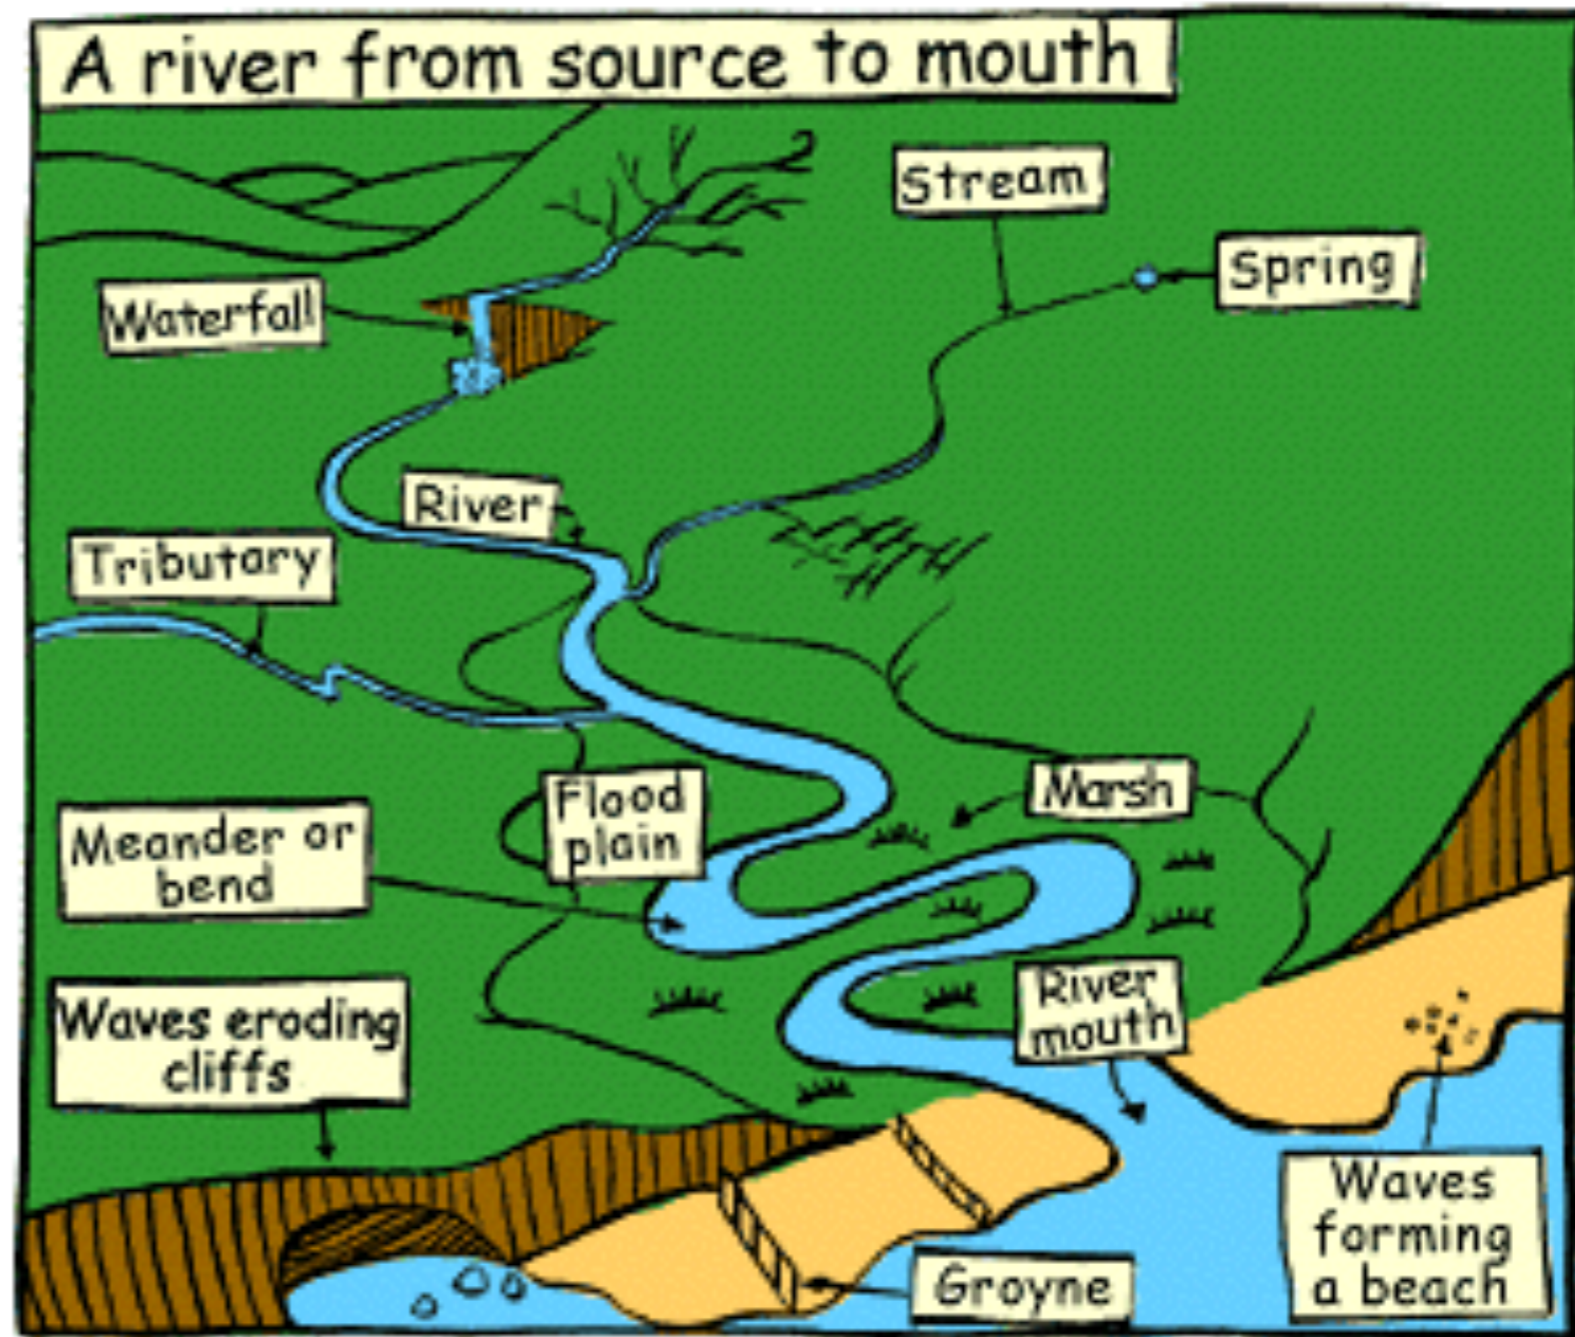

- A drainage basin or river basin is an area of land which is drained by a river and its tributaries
- Its boundary is marked by a ridge of higher land called watershed
- A watershed separates one drainage basin from neighbouring drainage basins
- Copy the diagram of a drainage basin on page 278 and write a brief description of what it shows

What do you think this is?

Where does it all start?

- We all know that water in rivers is flowing from one location to another
- But where do they start and where do they finish?

Rivers

- All rivers start at the **source**, this is where the river first begins to flow
- It is the point furthest from the river mouth
- The river **mouth** is the point where the river flows into another body of water (lake, sea, ocean, etc)

Looking at the source

- In what kind of environment do you think we will find the source of a river?
- In what kind of environment do you think we will find the mouth of a river?

Differences

- Rivers look completely different when they are near their source to when they are near their mouth
- What could explain these differences?

Long Profile

- A long profile is a line representing the course of a river and the changes in height along its course
- Draw a long profile to show the changing height of this river
 - Then label it to show the locations of the following cross-sections
 - Next to each cross-section describe the characteristics of the river at that point (width, depth, valley shape)